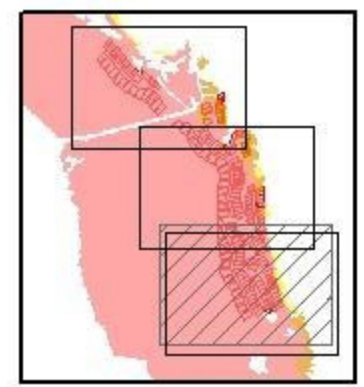

Reedy Creek Reserve

Vegetation / Lot overlay map.
For use as a guide only.
Onsite inspection of actual vegetation required.

- Open forest with grassy understory
- Open shrublands
- Closed shrubland