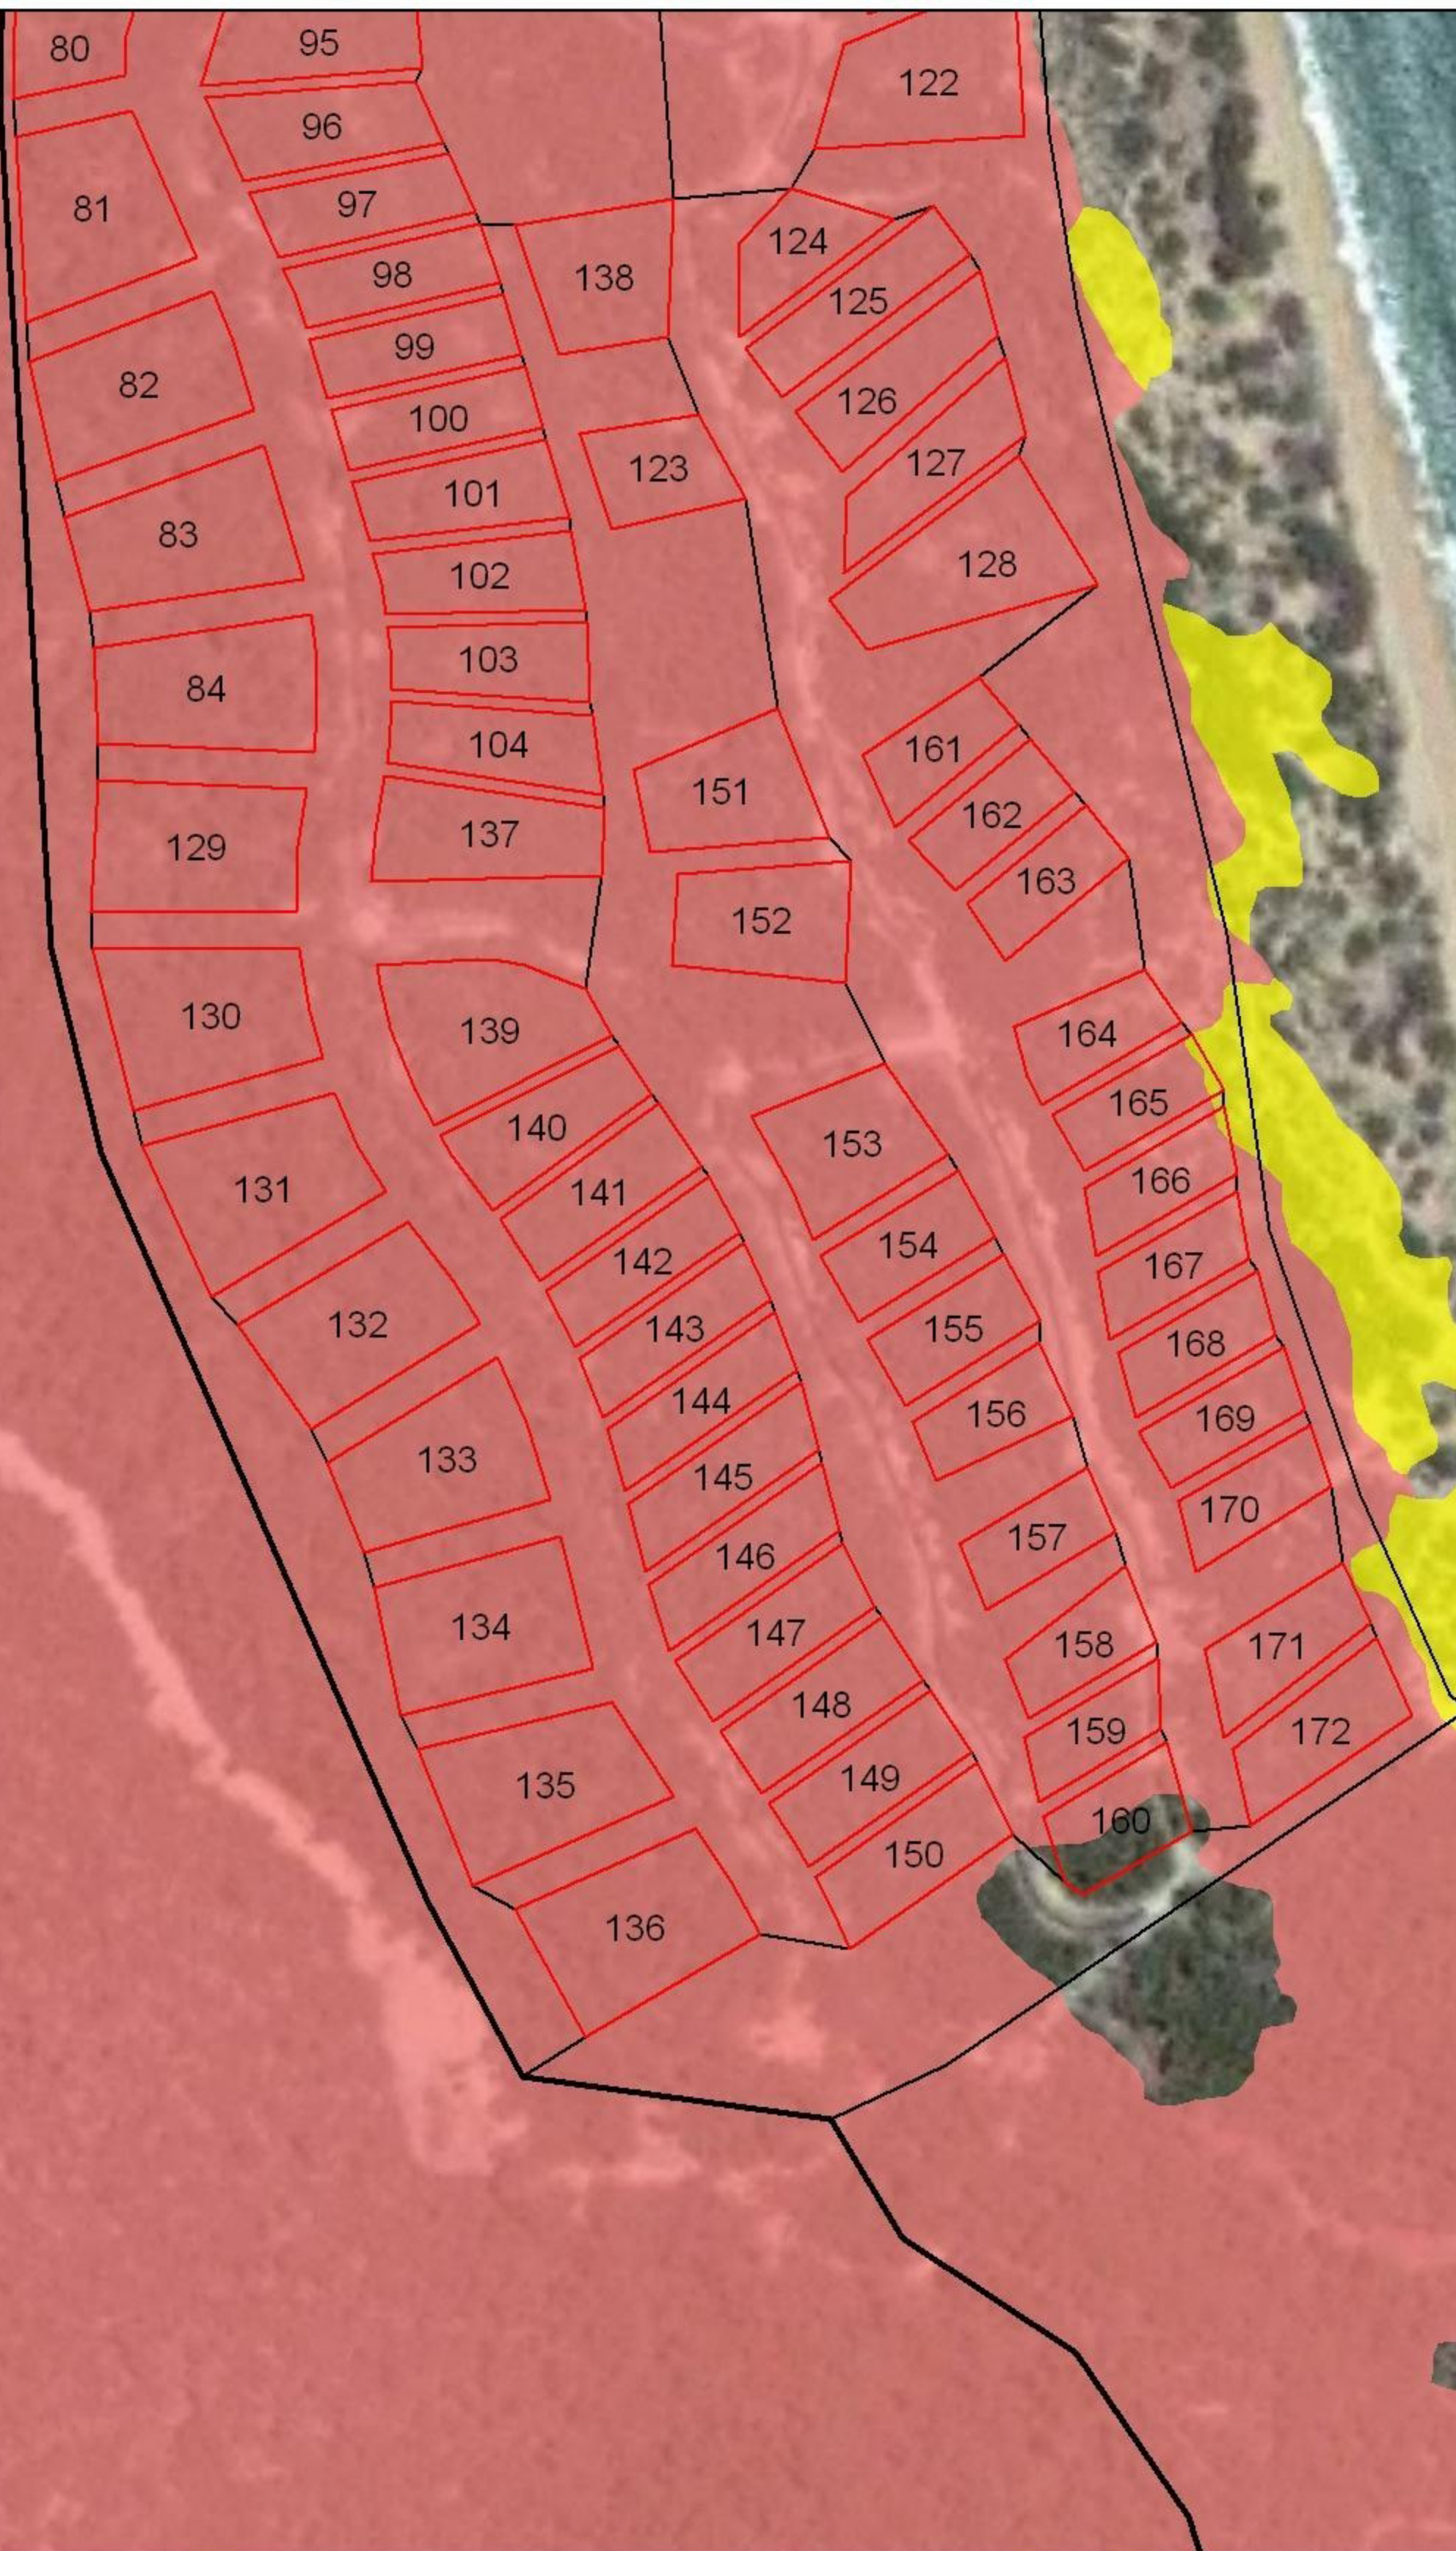

Reedy Creek Reserve

Vegetation / Lot overlay map.
For use as a guide only.
Onsite inspection of actual vegetation required.

- Open forest with grassy understory
- Open shrublands
- Closed shrubland